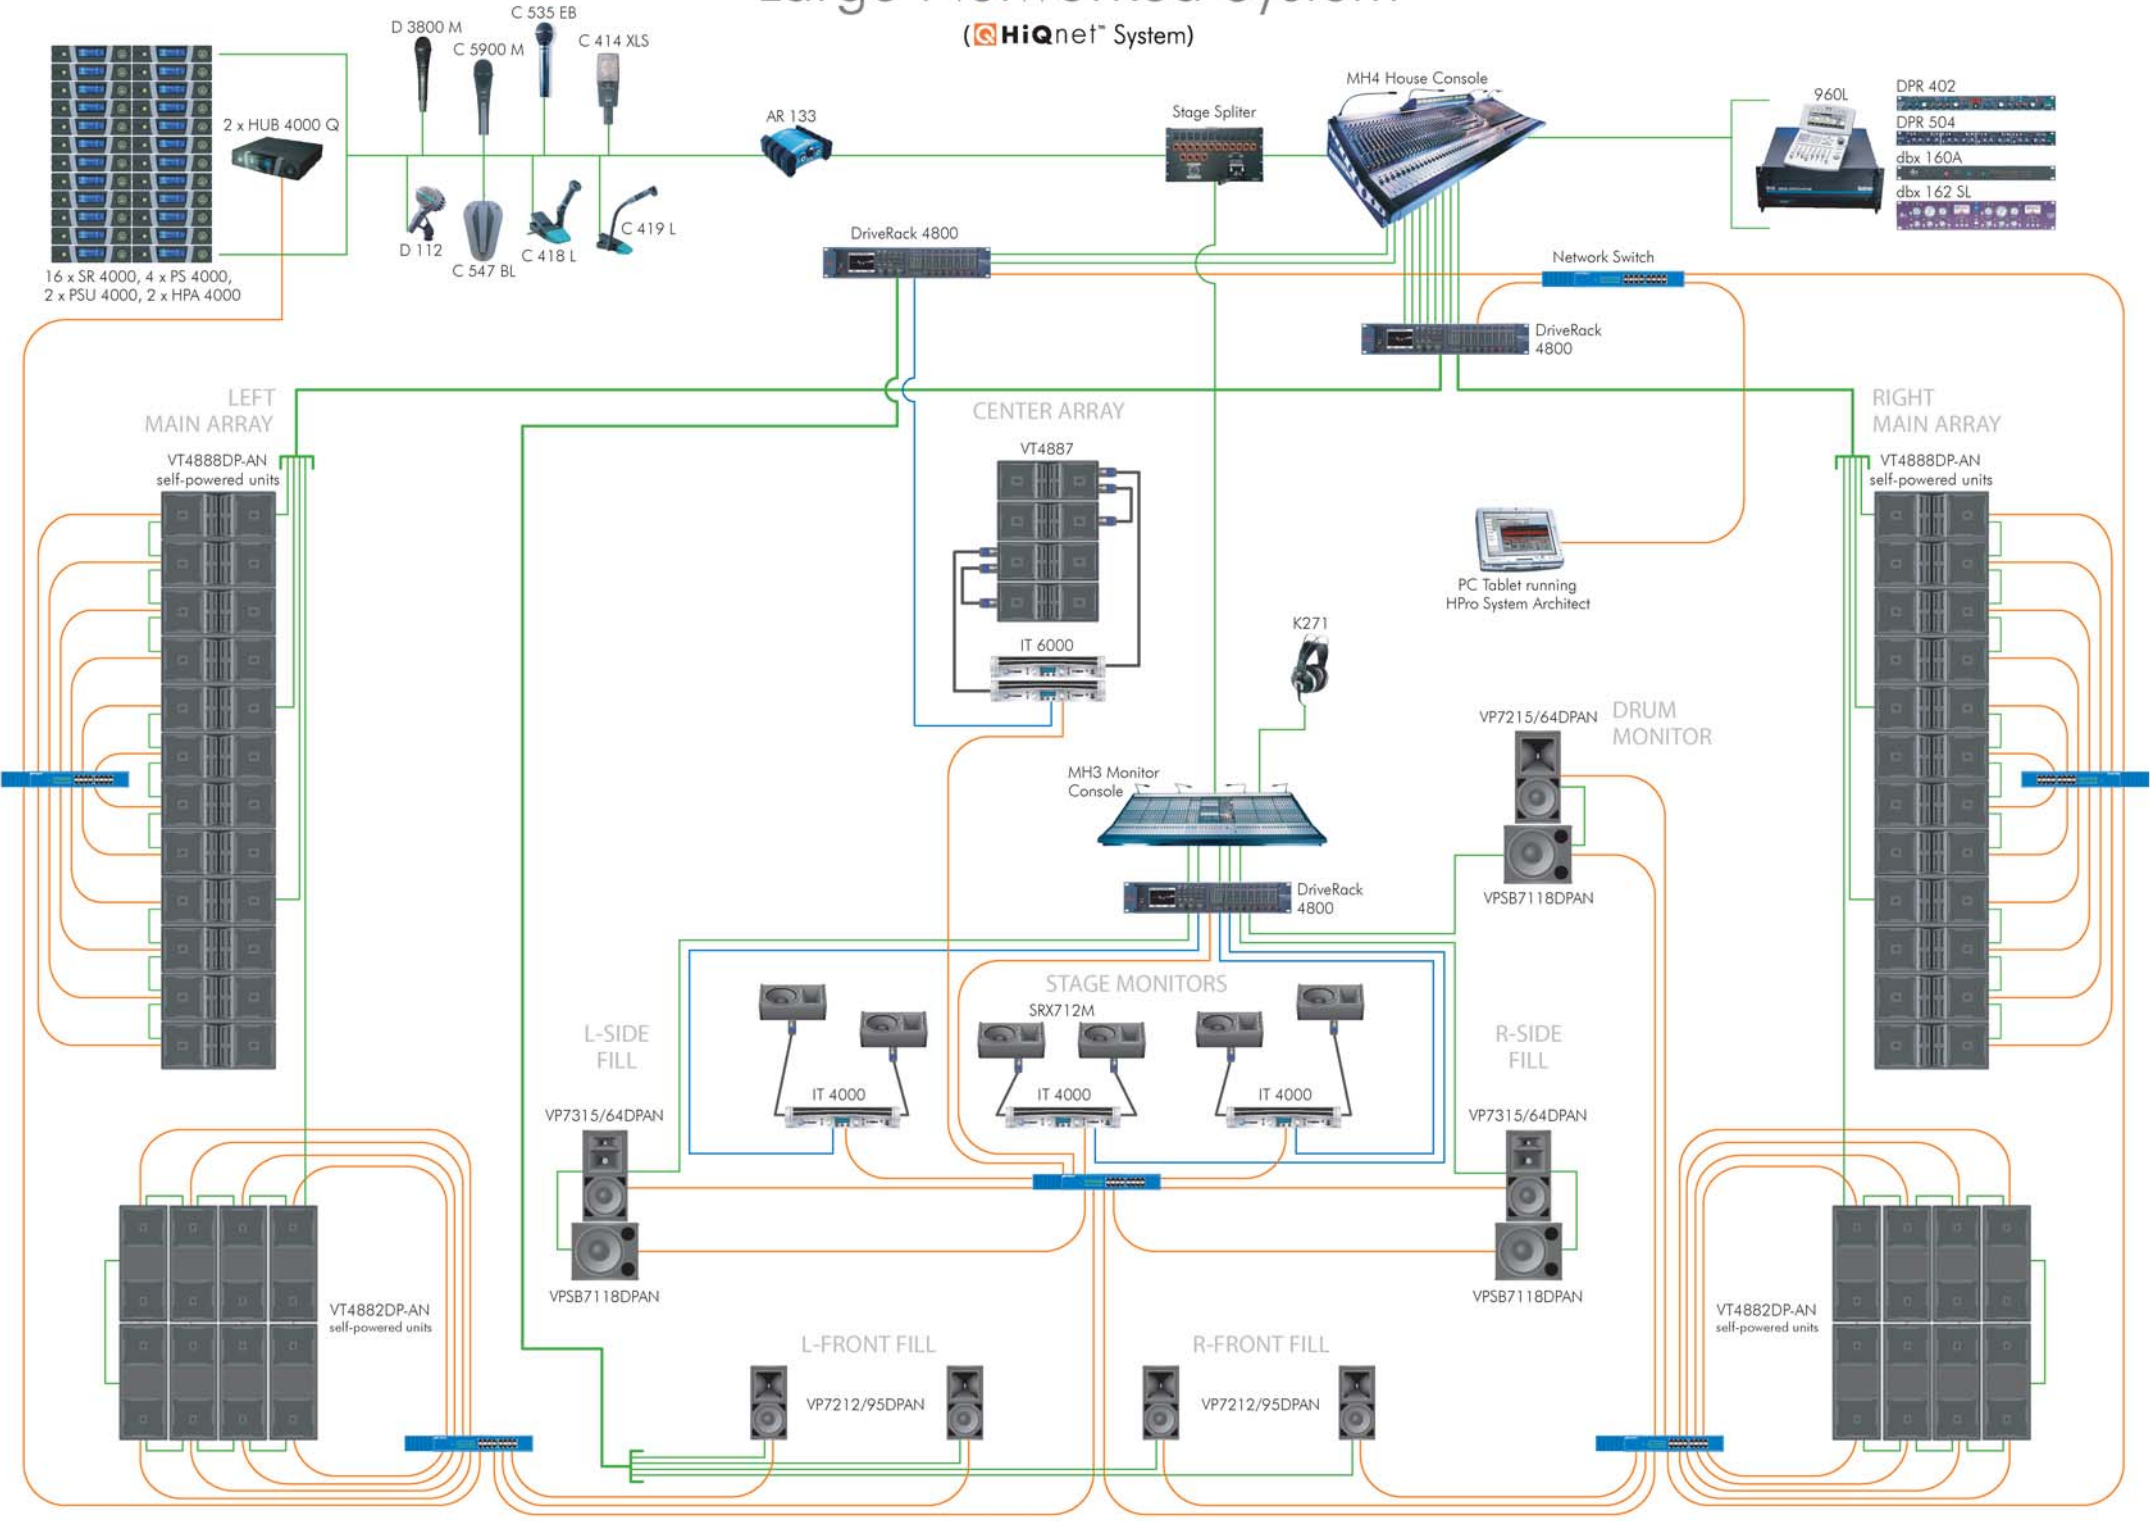

Large Networked System

(HiQnet™ System)

2 x HUB 4000 Q

16 x SR 4000, 4 x PS 4000,
2 x PSU 4000, 2 x HPA 4000

D 3800 M
C 5900 M
C 535 EB
C 414 XLS

D 112
C 547 BL
C 418 L
C 419 L

AR 133

DriveRack 4800

Stage Splitter

MH4 House Console

960L

DPR 402
DPR 504
dbx 160A
dbx 162 SL

LEFT MAIN ARRAY

VT4888DP-AN self-powered units

CENTER ARRAY

VT4887

IT 6000

RIGHT MAIN ARRAY

VT4888DP-AN self-powered units

PC Tablet running HPro System Architect

MH3 Monitor Console

DriveRack 4800

VP7215/64DPAN DRUM MONITOR

VPSB7118DPAN

L-SIDE FILL

VP7315/64DPAN

VPSB7118DPAN

STAGE MONITORS

SRX712M

IT 4000

R-SIDE FILL

VP7315/64DPAN

VPSB7118DPAN

L-FRONT FILL

VP7212/95DPAN

R-FRONT FILL

VP7212/95DPAN

VT4882DP-AN self-powered units

VT4882DP-AN self-powered units